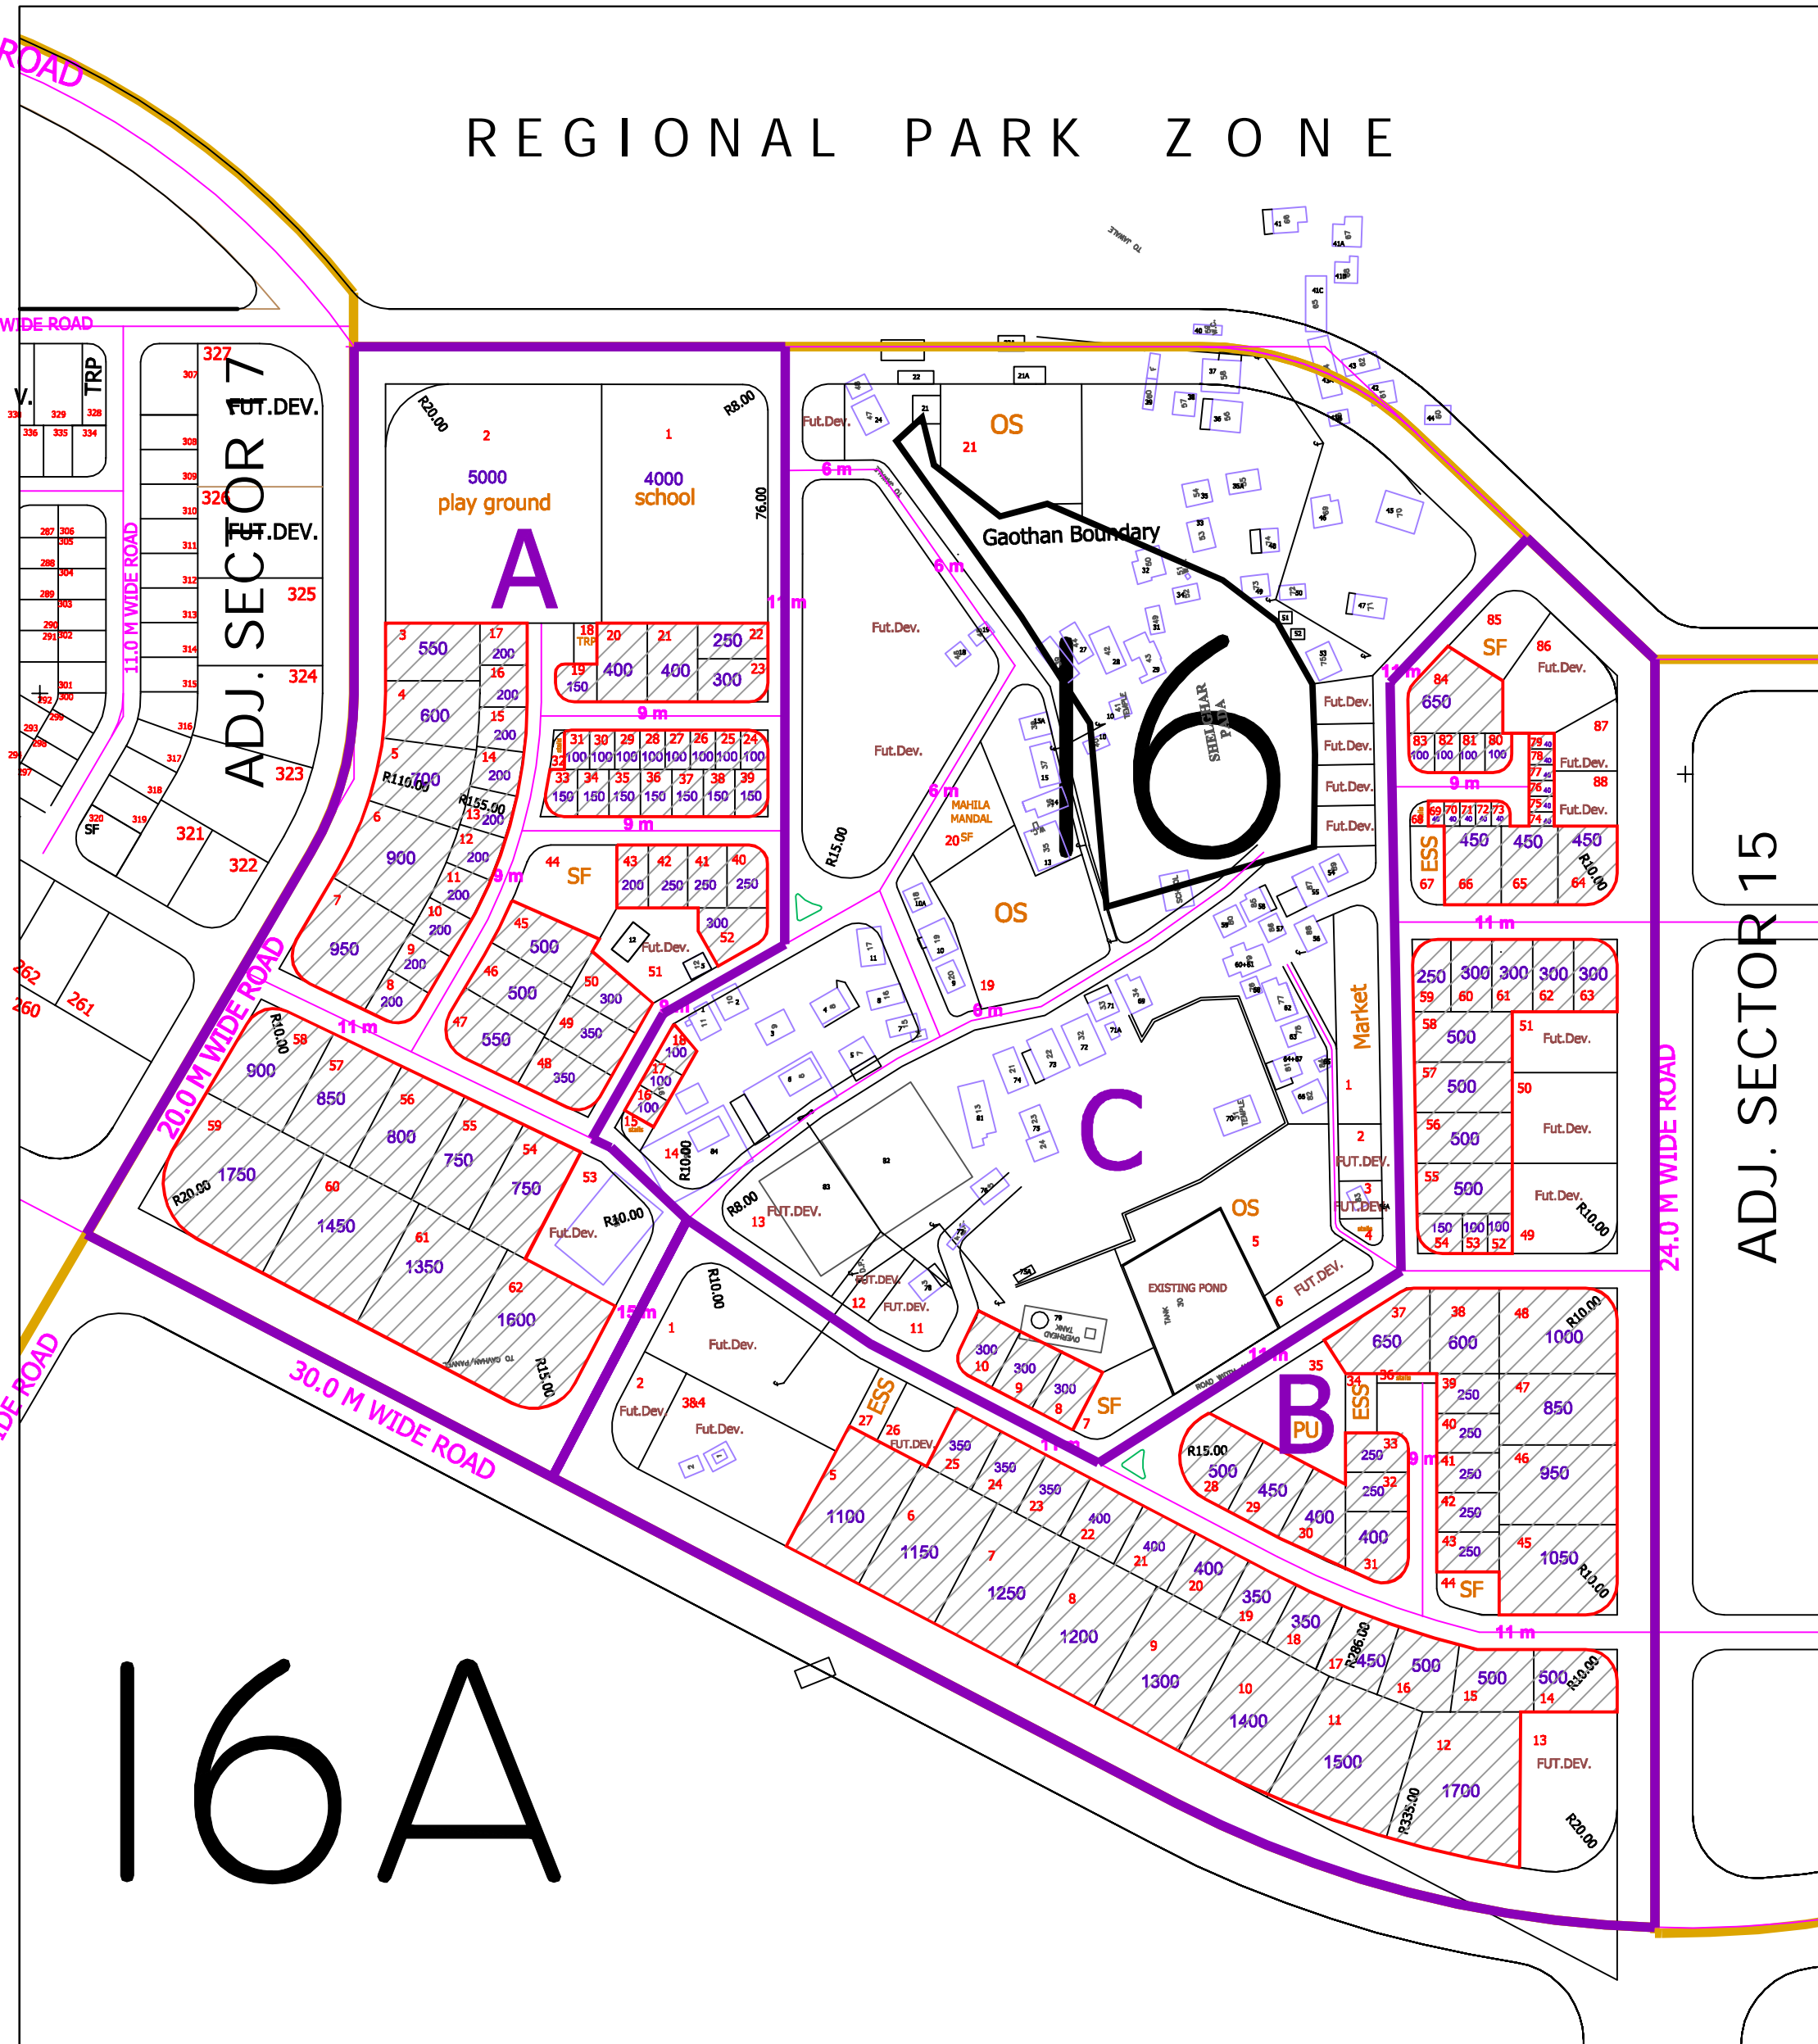

# REGIONAL PARK ZONE

Sector Boundary

Blocks within Sector Boundary

Plot for Draw

N

PART PLAN OF ULWE NODE SHOWING  
SECTOR 16. SHELGHAR