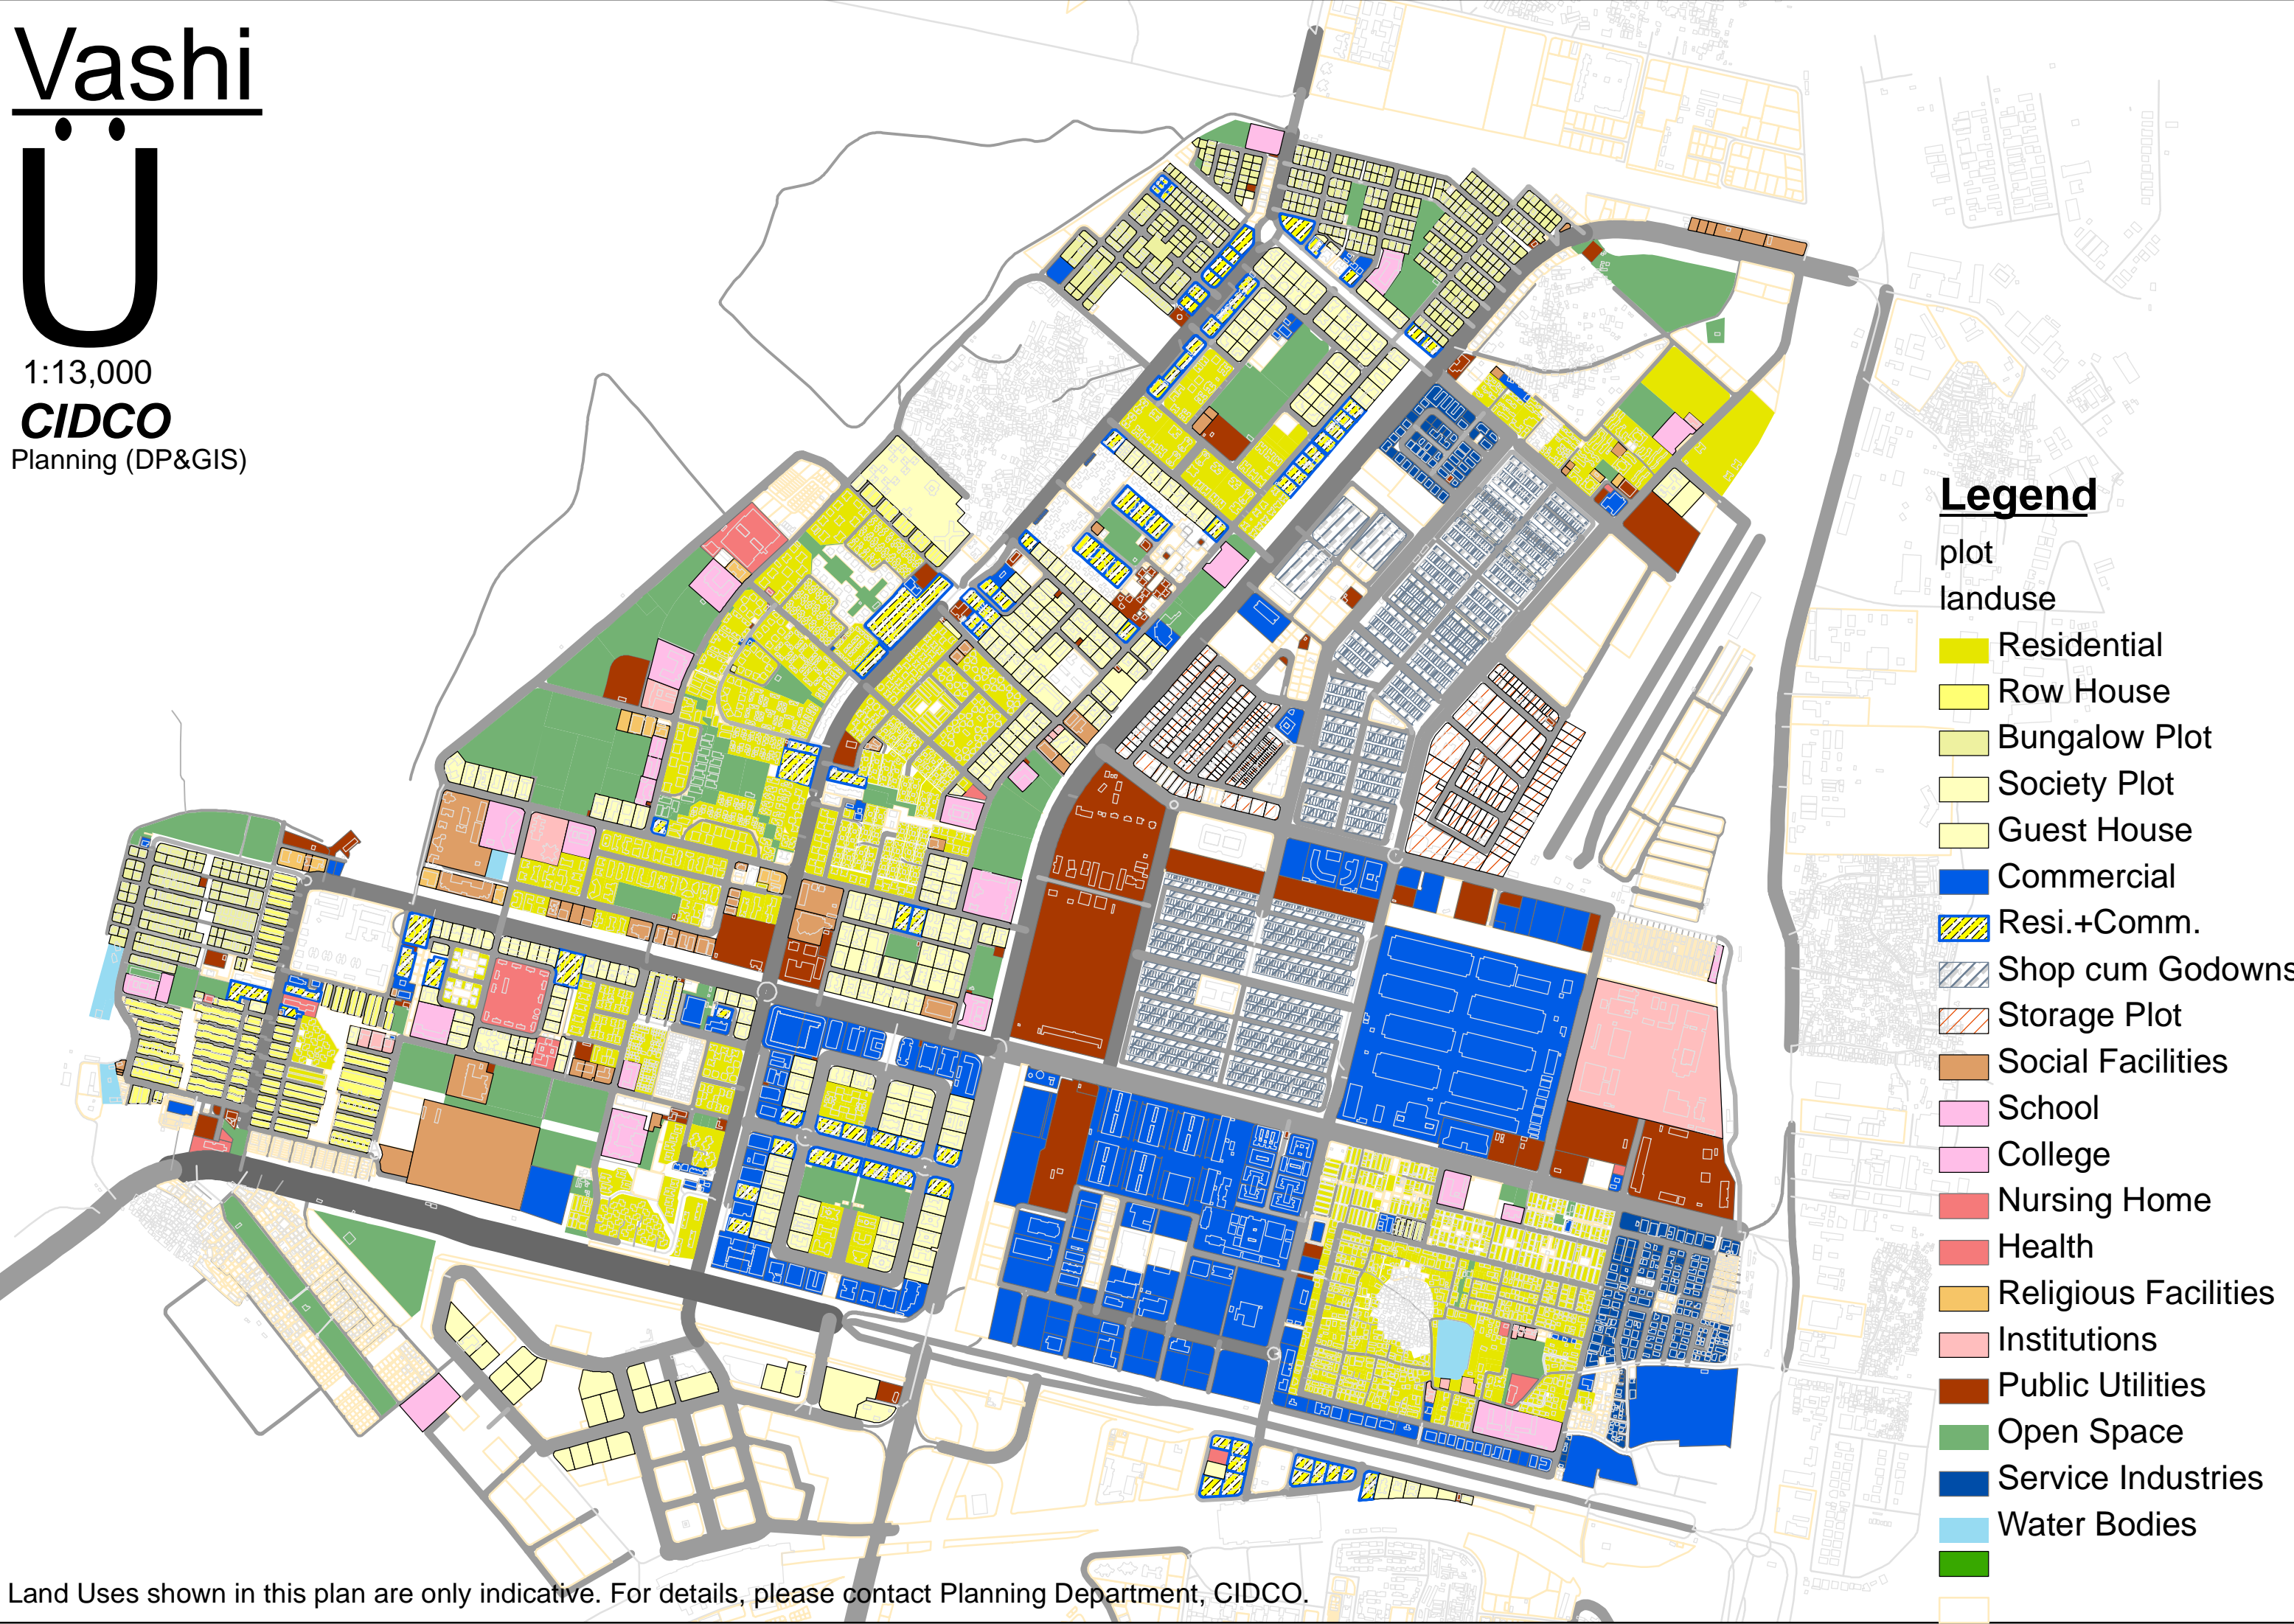

Vashi

1:13,000

CIDCO

Planning (DP&GIS)

Legend

- plot
- landuse
- Residential
- Row House
- Bungalow Plot
- Society Plot
- Guest House
- Commercial
- Resi.+Comm.
- Shop cum Godowns
- Storage Plot
- Social Facilities
- School
- College
- Nursing Home
- Health
- Religious Facilities
- Institutions
- Public Utilities
- Open Space
- Service Industries
- Water Bodies

Land Uses shown in this plan are only indicative. For details, please contact Planning Department, CIDCO.